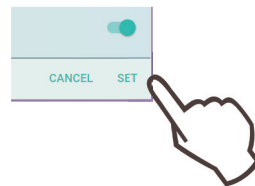

Service:

Note:

www.systemair.com
211575

Quick guide

Setting AIRFLOW

LOW - NORMAL - HIGH

Setting TEMPERATURE

12-30 °C