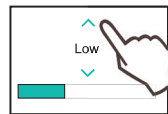

Service:

Note:

www.systemair.com
211575

Quick guide

Setting AIRFLOW

LOW - NORMAL - HIGH

Setting TEMPERATURE

12-30 °C