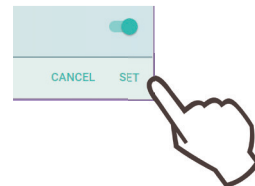

Service:

Note:

www.systemair.com
211575

Quick guide

Setting AIRFLOW

LOW - NORMAL - HIGH

Setting TEMPERATURE

12-30 °C