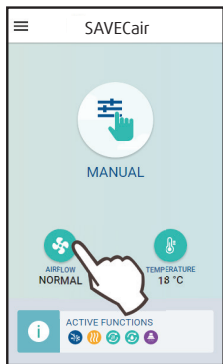

Service:

Note:

www.systemair.com
211575

Quick guide

Setting AIRFLOW

LOW - NORMAL - HIGH

Setting TEMPERATURE

12-30 °C