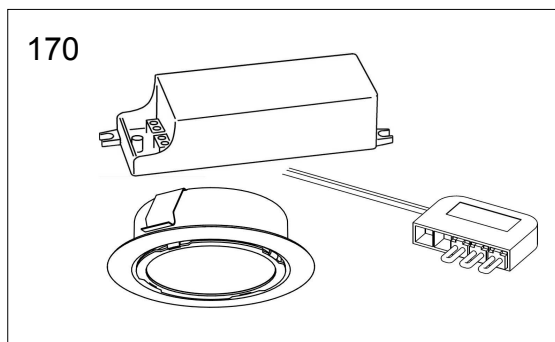

133.0370.029 Kit: Drivdon, spotlight, kopplingsbox LED
LED Downlight 700mA 3000K 2 ST
Gäller fr.o.m. 25/2 Led Drivdon 700mA 1 ST
2015 Kopplingsplint LED-belysning 1 ST