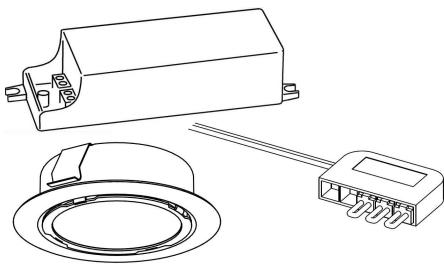

133.0304.920 Filter RF F600/900 mm
(101023)

180

133.0370.029 Kit: Drivdon, spotlight, kopplingsbox LED
LED Downlight 700mA 3000K 2 ST
Gäller fr.o.m. 25/2 Led Drivdon 700mA 1 ST
2015 Kopplingsplint LED-belysning 1 ST