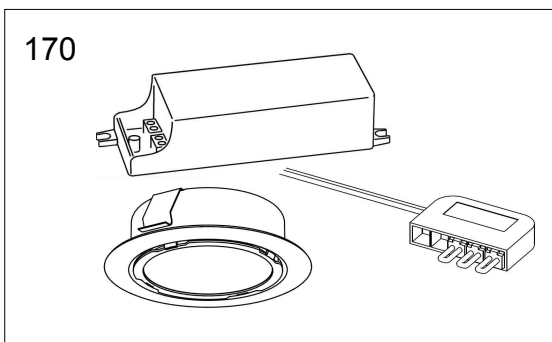

133.0370.029 Kit: Drivdon, spotlight, kopplingsbox LED
LED Downlight 700mA 3000K 2 ST
Gäller fr.o.m. 25/2 Led Drivdon 700mA 1 ST
2015 Kopplingsplint LED-belysning 1 ST