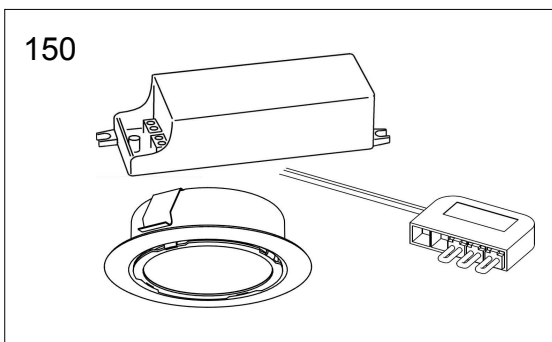

133.0266.420 Nedre trumma Tender RF L=440mm
(131378)

133.0257.881 Nedre trumma Tender Vit L=440mm
(131360)

133.0266.432 Nedre trumma Tender Svart L=440mm
(131380)

133.0370.029 Kit: Drivdon, spotlight, kopplingsbox LED
LED Downlight 700mA 3000K 2 ST
Gäller fr.o.m. 25/2 Led Drivdon 700mA 1 ST
2015 Kopplingsplint LED-belysning 1 ST